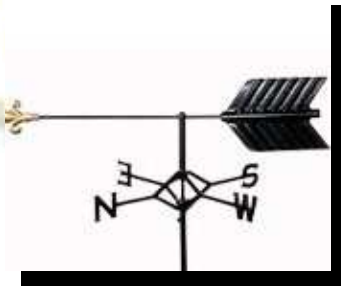

Lower North Island

Weathervanes

A collection of 11 sand cast aluminium and brass weathervanes with an attractive black powder coated finish..

Arrow

Bull

Cat

Dog

Horse

Kiwi

Marlin

Rooster

Snapper

Trout

Yacht