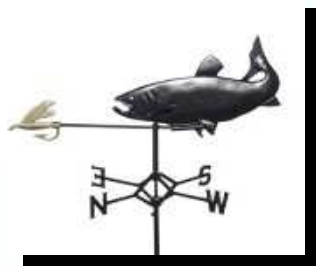

Lower North Island

Weathervanes

A collection of 11 sand cast aluminium and brass weathervanes with an attractive black powder coated finish..

Arrow

Bull

Cat

Dog

Horse

Kiwi

Marlin

Rooster

Snapper

Trout

Yacht