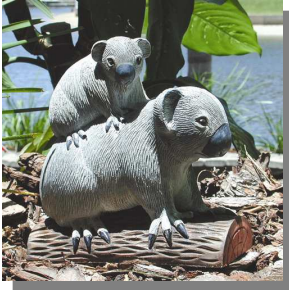

## Combo Collection

Koala with Baby  
BKCO1

Owl  
BKCO2

Puppy  
BKCO3

Rabbit  
BKCO4

Tree Frog  
BCKO5

Mum's Garden Stone

Dad's Garden Stone  
BKC11

# Combo Collection

16 Pieces

	Ornaments	Dimensions
	<b>ANIMALS</b>	
BKC01	Koala with Baby	25.5 cm (10")
BKC02	Owl	25.5 cm (10")
BKC03	Puppy	15 cm (6")
BKC04	Rabbit	23 cm (9")
BKC05	Tree Frog	15 cm (6")
	<b>WALL PLAQUES</b>	
BKC06	Kiss	20 x 20 cm (8" x 8")
BKC07	Dolphin	15 x 15 cm (6" x 6")
	<b>STEPPING STONES</b>	
BKC08	Daffodil	30 cm (12") Diameter
BKC09	Tortoise	30 cm (12") Diameter
	<b>GARDEN STONES</b>	
BKC10	Mum's Garden	7.5 x 13 cm (3" x 5")
BKC11	Dad's Garden	7.5 x 13 cm (3" x 5")
	<b>PLANTER</b>	
BKC12	Frog Planter	H 20 x 20 x 20 cm (8" x 8" x 8")
BKC13	Lattice Cactus Planter	H 13 x 20 cm (5" x 8")
BKC14	Sunflower Planter	H 23 x 18 x 18 cm (9" x 7" x 7")
BKC15	Tortoise Planter	H 15 x 23 cm (6" x 9")
BKC16	Wind Wall Planter	H 23 x 20 cm (9" x 8")