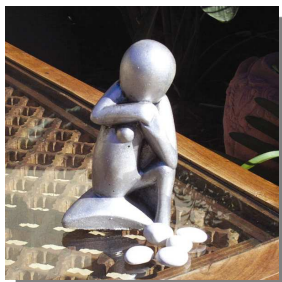

A stylish collection of 24 statues designed for the home and garden.

Contemporary Collection

Abstract Thinker
BKCT01

Cat
BKCT02

Cradling
BKCT03

Pear
BKCT15

Piggy Back
BKCT16

Forever
BKCT09

Seated Figure

Sister's Head
BKCT20

Preening Bird
BKCT17

Leaping Fish
BKCT10

Lips
BKCT11

Cubist Couple
BKCT04

Waiting
BKCT22

Moon Spirit
BKCT13

Music Maker
BKCT14

Wise Owl
BKCT23

Contemporary Collection

24 Pieces

	Ornaments	Dimensions H x W x D
BKCT01	Abstract Thinker	26 x 12 x 6 cm (10" x 4.5" x 2.5")
BKCT02	Cat	20 x 11 x 8 cm (8" x 4" x 3")
BKCT03	Cradling	20 x 14 x 8 cm (8" x 5.5" x 3")
BKCT04	Cubist Couple	25 x 13 x 8 cm (10" x 5" x 3")
BKCT05	Dove Right	13 x 21 x 9 cm (5" x 8" x 3.5")
BKCT24	Dove Left	13 x 21 x 9 cm (5" x 8" x 3.5")
BKCT06	Dreaming	21 x 14 x 7 cm (8" x 5.5" x 3")
BKCT07	Embrace	26 x 13 x 8 cm (10" x 5" x 3")
BKCT08	Eye	12 x 13 x 4 cm (4.5" x 5" x 1.5")
BKCT09	Forever	29 x 10 x 7 cm (11.5" x 4" x 3")
BKCT10	Leaping Fish	18 x 15 x 6 cm (7" x 6" x 2.5")
BKCT11	Lips	11 x 13 x 4 cm (4" x 5" x 1.5")
BKCT12	Meditating	29 x 12 x 10 cm (11.5 x 4.5" x 4")
BKCT13	Moon Spirit	18 x 19 x 4 cm (7" x 7.5" x 1.5")
BKCT14	Music Maker	25 x 9 x 7 cm (10" x 3.5" x 2.5")
BKCT15	Pear	20 x 11 x 11 cm (8" x 4" x 4")
BKCT16	Piggy Back	25 x 13 x 13 cm (10" x 5" x 5")
BKCT17	Preening Bird	20 x 14 x 6 cm (8" x 5.5" x 2.5")
BKCT18	Romance	24 x 10 x 7 cm (9.5" x 4" x 2.5")
BKCT19	Seated Figure	20 x 9 x 6 cm (8" x 3.5" x 2.5")
BKCT20	Sister's Head	23 x 8 x 6 cm (9" x 3" x 2.5")
BKCT21	Tall Face	30 x 13 x 13 cm (12" x 5" x 5")
BKCT22	Waiting	20 x 11 x 6 cm (8" x 4" x 2.5")
BKCT23	Wise Owl	19 x 9 x 6 cm (7.5" x 3.5" x 2.5")