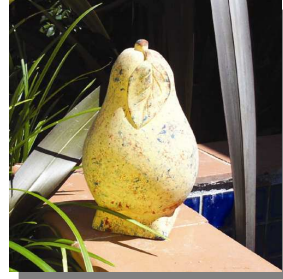

A stylish collection of 24 statues designed for the home and garden.

Contemporary Collection

Abstract Thinker
BKCT01

Cat
BKCT02

Cradling
BKCT03

Pear
BKCT15

Piggy Back
BKCT16

Forever
BKCT09

Tall Face
BKCT21

Dove Right
BKCT05

Dove Left
BKCT24

Meditating
BKCT12

Romance

Dreaming

Embrace

Eye