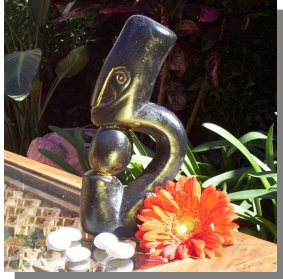

A stylish collection of 24 statues designed for the home and garden.

Contemporary Collection

Abstract Thinker
BKCT01

Cat
BKCT02

Cradling
BKCT03

Pear
BKCT15

Piggy Back
BKCT16

Forever
BKCT09

Tall Face
BKCT21

Dove Right
BKCT05

Dove Left
BKCT24

Meditating
BKCT12

Romance

Dreaming

Embrace

Eye