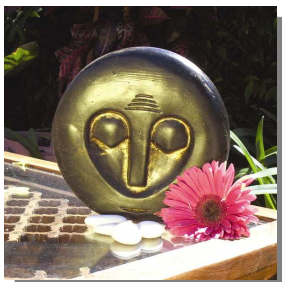

Seated Figure

Sister's Head
BKCT20

Preening Bird
BKCT17

Leaping Fish
BKCT10

Lips
BKCT11

Cubist Couple
BKCT04

Waiting
BKCT22

Moon Spirit
BKCT13

Music Maker
BKCT14

Wise Owl
BKCT23

Contemporary Collection

24 Pieces

	Ornaments	Dimensions H x W x D
BKCT01	Abstract Thinker	26 x 12 x 6 cm (10" x 4.5" x 2.5")
BKCT02	Cat	20 x 11 x 8 cm (8" x 4" x 3")
BKCT03	Cradling	20 x 14 x 8 cm (8" x 5.5" x 3")
BKCT04	Cubist Couple	25 x 13 x 8 cm (10" x 5" x 3")
BKCT05	Dove Right	13 x 21 x 9 cm (5" x 8" x 3.5")
BKCT24	Dove Left	13 x 21 x 9 cm (5" x 8" x 3.5")
BKCT06	Dreaming	21 x 14 x 7 cm (8" x 5.5" x 3")
BKCT07	Embrace	26 x 13 x 8 cm (10" x 5" x 3")
BKCT08	Eye	12 x 13 x 4 cm (4.5" x 5" x 1.5")
BKCT09	Forever	29 x 10 x 7 cm (11.5" x 4" x 3")
BKCT10	Leaping Fish	18 x 15 x 6 cm (7" x 6" x 2.5")
BKCT11	Lips	11 x 13 x 4 cm (4" x 5" x 1.5")
BKCT12	Meditating	29 x 12 x 10 cm (11.5 x 4.5" x 4")
BKCT13	Moon Spirit	18 x 19 x 4 cm (7" x 7.5" x 1.5")
BKCT14	Music Maker	25 x 9 x 7 cm (10" x 3.5" x 2.5")
BKCT15	Pear	20 x 11 x 11 cm (8" x 4" x 4")
BKCT16	Piggy Back	25 x 13 x 13 cm (10" x 5" x 5")
BKCT17	Preening Bird	20 x 14 x 6 cm (8" x 5.5" x 2.5")
BKCT18	Romance	24 x 10 x 7 cm (9.5" x 4" x 2.5")
BKCT19	Seated Figure	20 x 9 x 6 cm (8" x 3.5" x 2.5")
BKCT20	Sister's Head	23 x 8 x 6 cm (9" x 3" x 2.5")
BKCT21	Tall Face	30 x 13 x 13 cm (12" x 5" x 5")
BKCT22	Waiting	20 x 11 x 6 cm (8" x 4" x 2.5")
BKCT23	Wise Owl	19 x 9 x 6 cm (7.5" x 3.5" x 2.5")