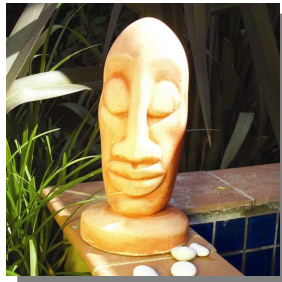

A stylish collection of 24 statues designed for the home and garden.

Contemporary Collection

Abstract Thinker
BKCT01

Cat
BKCT02

Cradling
BKCT03

Pear
BKCT15

Piggy Back
BKCT16

Forever
BKCT09

Tall Face
BKCT21

Dove Right
BKCT05

Dove Left
BKCT24

Meditating
BKCT12

Romance

Dreaming

Embrace

Eye

Seated Figure

Sister's Head
BKCT20

Preening Bird
BKCT17

Leaping Fish
BKCT10

Lips
BKCT11

Cubist Couple
BKCT04

Waiting
BKCT22

Moon Spirit
BKCT13