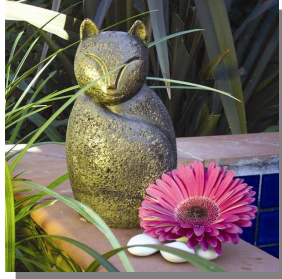

A stylish collection of 24 statues designed for the home and garden.

Contemporary Collection

Abstract Thinker
BKCT01

Cat
BKCT02

Cradling
BKCT03

Pear
BKCT15

Piggy Back
BKCT16

Forever
BKCT09

Tall Face
BKCT21

Dove Right
BKCT05

Dove Left
BKCT24

Meditating
BKCT12

Romance

Dreaming

Embrace

Eye