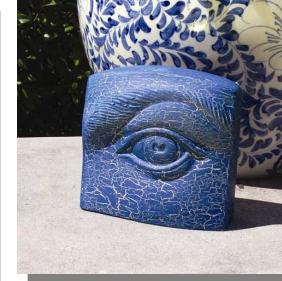

A stylish collection of 24 statues designed for the home and garden.

Contemporary Collection

Abstract Thinker
BKCT01

Cat
BKCT02

Cradling
BKCT03

Pear
BKCT15

Piggy Back
BKCT16

Forever
BKCT09

Tall Face
BKCT21

Dove Right
BKCT05

Dove Left
BKCT24

Meditating
BKCT12

Romance

Dreaming

Embrace

Eye

Seated Figure

Sister's Head
BKCT20

Preening Bird
BKCT17

Leaping Fish
BKCT10

Lips
BKCT11

Cubist Couple
BKCT04

Waiting
BKCT22

Moon Spirit
BKCT13

Music Maker
BKCT14

Wise Owl
BKCT23

Contemporary Collection

24 Pieces

	Ornaments	Dimensions H x W x D
BKCT01	Abstract Thinker	26 x 12 x 6 cm (10" x 4.5" x 2.5")
BKCT02	Cat	20 x 11 x 8 cm (8" x 4" x 3")
BKCT03	Cradling	20 x 14 x 8 cm (8" x 5.5" x 3")
BKCT04	Cubist Couple	25 x 13 x 8 cm (10" x 5" x 3")
BKCT05	Dove Right	13 x 21 x 9 cm (5" x 8" x 3.5")
BKCT24	Dove Left	13 x 21 x 9 cm (5" x 8" x 3.5")
BKCT06	Dreaming	21 x 14 x 7 cm (8" x 5.5" x 3")
BKCT07	Embrace	26 x 13 x 8 cm (10" x 5" x 3")
BKCT08	Eye	12 x 13 x 4 cm (4.5" x 5" x 1.5")
BKCT09	Forever	29 x 10 x 7 cm (11.5" x 4" x 3")
BKCT10	Leaping Fish	18 x 15 x 6 cm (7" x 6" x 2.5")
BKCT11	Lips	11 x 13 x 4 cm (4" x 5" x 1.5")
BKCT12	Meditating	29 x 12 x 10 cm (11.5 x 4.5" x 4")
BKCT13	Moon Spirit	18 x 19 x 4 cm (7" x 7.5" x 1.5")
BKCT14	Music Maker	25 x 9 x 7 cm (10" x 3.5" x 2.5")
BKCT15	Pear	20 x 11 x 11 cm (8" x 4" x 4")
BKCT16	Piggy Back	25 x 13 x 13 cm (10" x 5" x 5")
BKCT17	Preening Bird	20 x 14 x 6 cm (8" x 5.5" x 2.5")
BKCT18	Romance	24 x 10 x 7 cm (9.5" x 4" x 2.5")
BKCT19	Seated Figure	20 x 9 x 6 cm (8" x 3.5" x 2.5")
BKCT20	Sister's Head	23 x 8 x 6 cm (9" x 3" x 2.5")
BKCT21	Tall Face	30 x 13 x 13 cm (12" x 5" x 5")
BKCT22	Waiting	20 x 11 x 6 cm (8" x 4" x 2.5")
BKCT23	Wise Owl	19 x 9 x 6 cm (7.5" x 3.5" x 2.5")