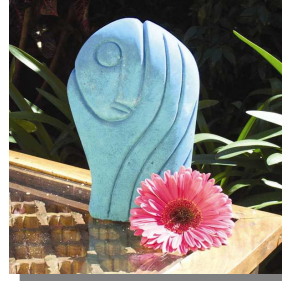

A stylish collection of 24 statues designed for the home and garden.

Contemporary Collection

Abstract Thinker
BKCT01

Cat
BKCT02

Cradling
BKCT03

Pear
BKCT15

Piggy Back
BKCT16

Forever
BKCT09

Tall Face
BKCT21

Dove Right
BKCT05

Dove Left
BKCT24

Meditating
BKCT12

Romance

Dreaming

Embrace

Eye

Seated Figure

Sister's Head
BKCT20

Preening Bird
BKCT17

Leaping Fish
BKCT10

Lips
BKCT11

Cubist Couple
BKCT04

Waiting
BKCT22

Moon Spirit
BKCT13