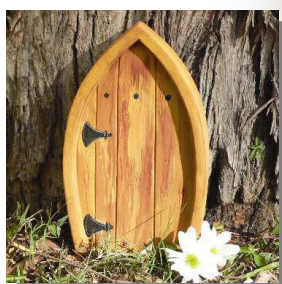

Bookworm
BKGNO18

Gnome Door #1
BKGNO23