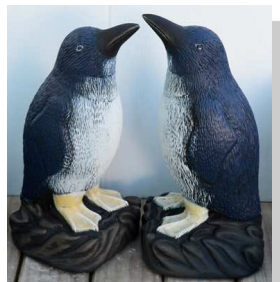

## Kiwiāna Collection

Koru Medium

Koru Small

Koru Large

Kiwi

Eternity Large

Tuatara

Spring Lamb

Kea

Fish Hook

Tiki

Eternity Small

Eternity Medium

Little Blue Pen-

Koru Platter

# Kiwiāna Collection

14 Pieces

	Ornaments	Dimensions
BKKM01	Koru Medium	44 cm
BKKM02	Koru Small	32 cm
BKKM03	Koro Large	70 cm
BKKM04	Kiwi	28 x 36
BKKM05	Eternity Large	75 cm
BKKM06	Tuatara	47 x 20
BKKM07	Spring Lamb	50 x 28
BKKM08	Kea	32 x 27
BKKM09	Fish Hook	45 cm
BKKM10	Tiki	43 cm
BKKM11	Eternity Small	30 cm
BKKM12	Eternity Medium	47 cm
BKKM14	Little Blue Penguin	33 cm
BKKM15	Koru Platter	40 x 7 cm