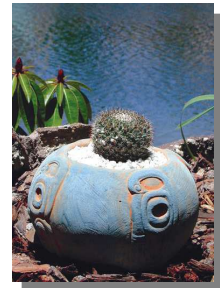

## Planter Collection

Autumn Leaves Planter  
BKPO1

Autumn Leaves  
Planter Box BKPO2

Elephant Planter  
BKPO3

Fish Planter  
BKPO4

Gothic Planter  
BKPO5

Lattice Weave Planter  
BKPO6

Moorish Planter Box  
Planter Box BKPO7

Rope Bulb Planter  
BKPO8

Cactus Planter  
Arrow Head

Cactus Planter  
Inca Design BKPO10

Round Floral Planter  
BKP11

Scroll Bulb Planter  
BKP12

Shell Planter  
BKP13

Shell Planter Box  
BKP14

Square Floral Planter  
BKP15

# Planter Collection

24 Pieces

	Ornaments	Dimensions
BKP01	Autumn Leaves Planter	H 20 x D 20 x W 20 cm (8" x 8" x 8")
BKP02	Autumn Leaves Planter Box	H 20 x D 20 x W 38 cm (8" x 8" x 15")
BKP03	Elephant Planter	H 25.5 x D 25.5 cm (10" x 10")
BKP04	Fish Planter	H 30 x 18 x 18 cm (12" x 7" x 7")
BKP05	Gothic Planter	H 20 x D 20 x W 20 cm (8" x 8" x 8")
BKP06	Lattice Weave Planter	H 23 x D 23 cm (9" x 9")
BKP07	Moorish Planter Box	H 20 x D 20 x W 38 cm (8" x 8" x 15")
BKP08	Rope Bulb Planter	H 19 x 28 cm (7.5" x 11")
BKP09	Round Cactus - Arrow Head	H 13 x D 20 cm (5" x 8")
BKP10	Round Cactus - Inca Design	H 13 x D 20 cm (5" x 8")
BKP11	Round Floral Planter	H 20 x D 20 cm (8" x 8")
BKP12	Scroll Bulb Planter	H 19 x 28 cm (7 x 11")
BKP13	Shell Planter	H 20 x D 20 x W 20 cm (8" x 8" x 8")
BKP14	Shell Planter Box	H 20 x D 20 x W 41 cm (8" x 8" x 16")
BKP15	Square Floral Planter	H 20 x D 20 x W 20 cm (8" x 8" x 8")
BKP16	Summer's Day Planter	H 18 x D 18 x W 18 cm (7" x 7" x 7")
BKP17	Sun Planter	H 18 x D 18 x W 18 cm (7" x 7" x 7")
BKP18	Swan Planter	H 28 x D 30 x W 20 cm (11" x 12" x 8")
BKP19	Tall Moorish Planter	H 25.5 x D 20 x W 20 cm (10" x 8" x 8")
BKP20	Tall Poppies Round Planter	H 23 x 20 cm (9" x 8")
BKP21	Tall Poppies Square Planter	H 23 x D 20 W 20 cm (9" x 8" x 8")
	<b>WALL PLANTERS</b>	
BKP22	Moon	H 30 x D 18 x W 30 cm (12" x 7" x 12")
BKP23	Scalloped	H 23 x D 18 x W 30 cm (9" x 7" x 12")
BKP24	Sun	H 23 x D 18 x W 30 cm (9" x 7" x 12")