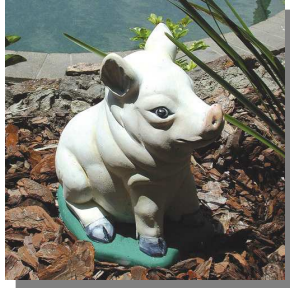

Starter Kit 1 Collection

Small Piggy

Little Kitty

Laughing Buddha

Bamboo
BKBS01

Embrace

Wilhelm
BKGN16

Lattice Weave Planter
BKPO6

Starter Kit 1 Collection

7 Pieces

	Ornaments	Dimensions
BKAN10	Little Kitty	23 cm (9")
BKAN18	Small Piggy	30 cm (12")
BKA07	Laughing Buddha	22 x 24 x 17 cm (8.5" x 9.5" x 6.5")
BKBS01	Bamboo Stepping Stone	36 x 36 x 5 cm (14" x 14" x 2")
BKCT07	Embrace	26 x 13 x 8 cm (10" x 5" x 3")
BKGN16	Wilhelm	21 x 8 x 8 cm (8" x 3" x 3")
BKPO6	Lattice Weave Planter	H 23 x D 23 cm (9" x 9")