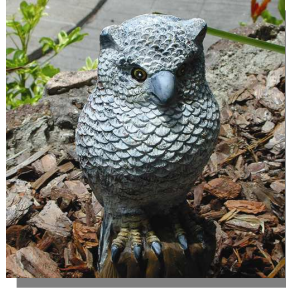

Starter Kit 2 Collection

Curled Up Kitten
BKAN11

Owl on Branch

Ribbed Candle Holder
BKCA10

Dove Right
BKCT05

Motherhood
BKD13

Lucky

Inca Cactus Planter

Dolphin Wall Plaque

Starter Kit 1 Collection

8 Pieces

	Ornaments	Dimensions
BKAN10	Curled up Kitten	13 cm (5")
BKAN18	Owl on Branch	33 cm (13")
BKCA10	Ribbed Candle Holder	6 x 10 x 9 cm (2.5" x 4" x 4")
BKCT05	Dove Right	13 x 21 x 9 cm (5" x 8" x 3.5")
BKD13	Motherhood	32 x 14 x 13 cm (12.5" x 5.5" x 5")
BKGN13	Lucky Gnome	21 x 13 x 9 cm (8" x 5" x 3.5")
BKPO6	Inca Cactus Planter	13 x 20 cm (5" x 8")
BKC07	Dolphin Plaque	15 x 15 cm (6" x 6")